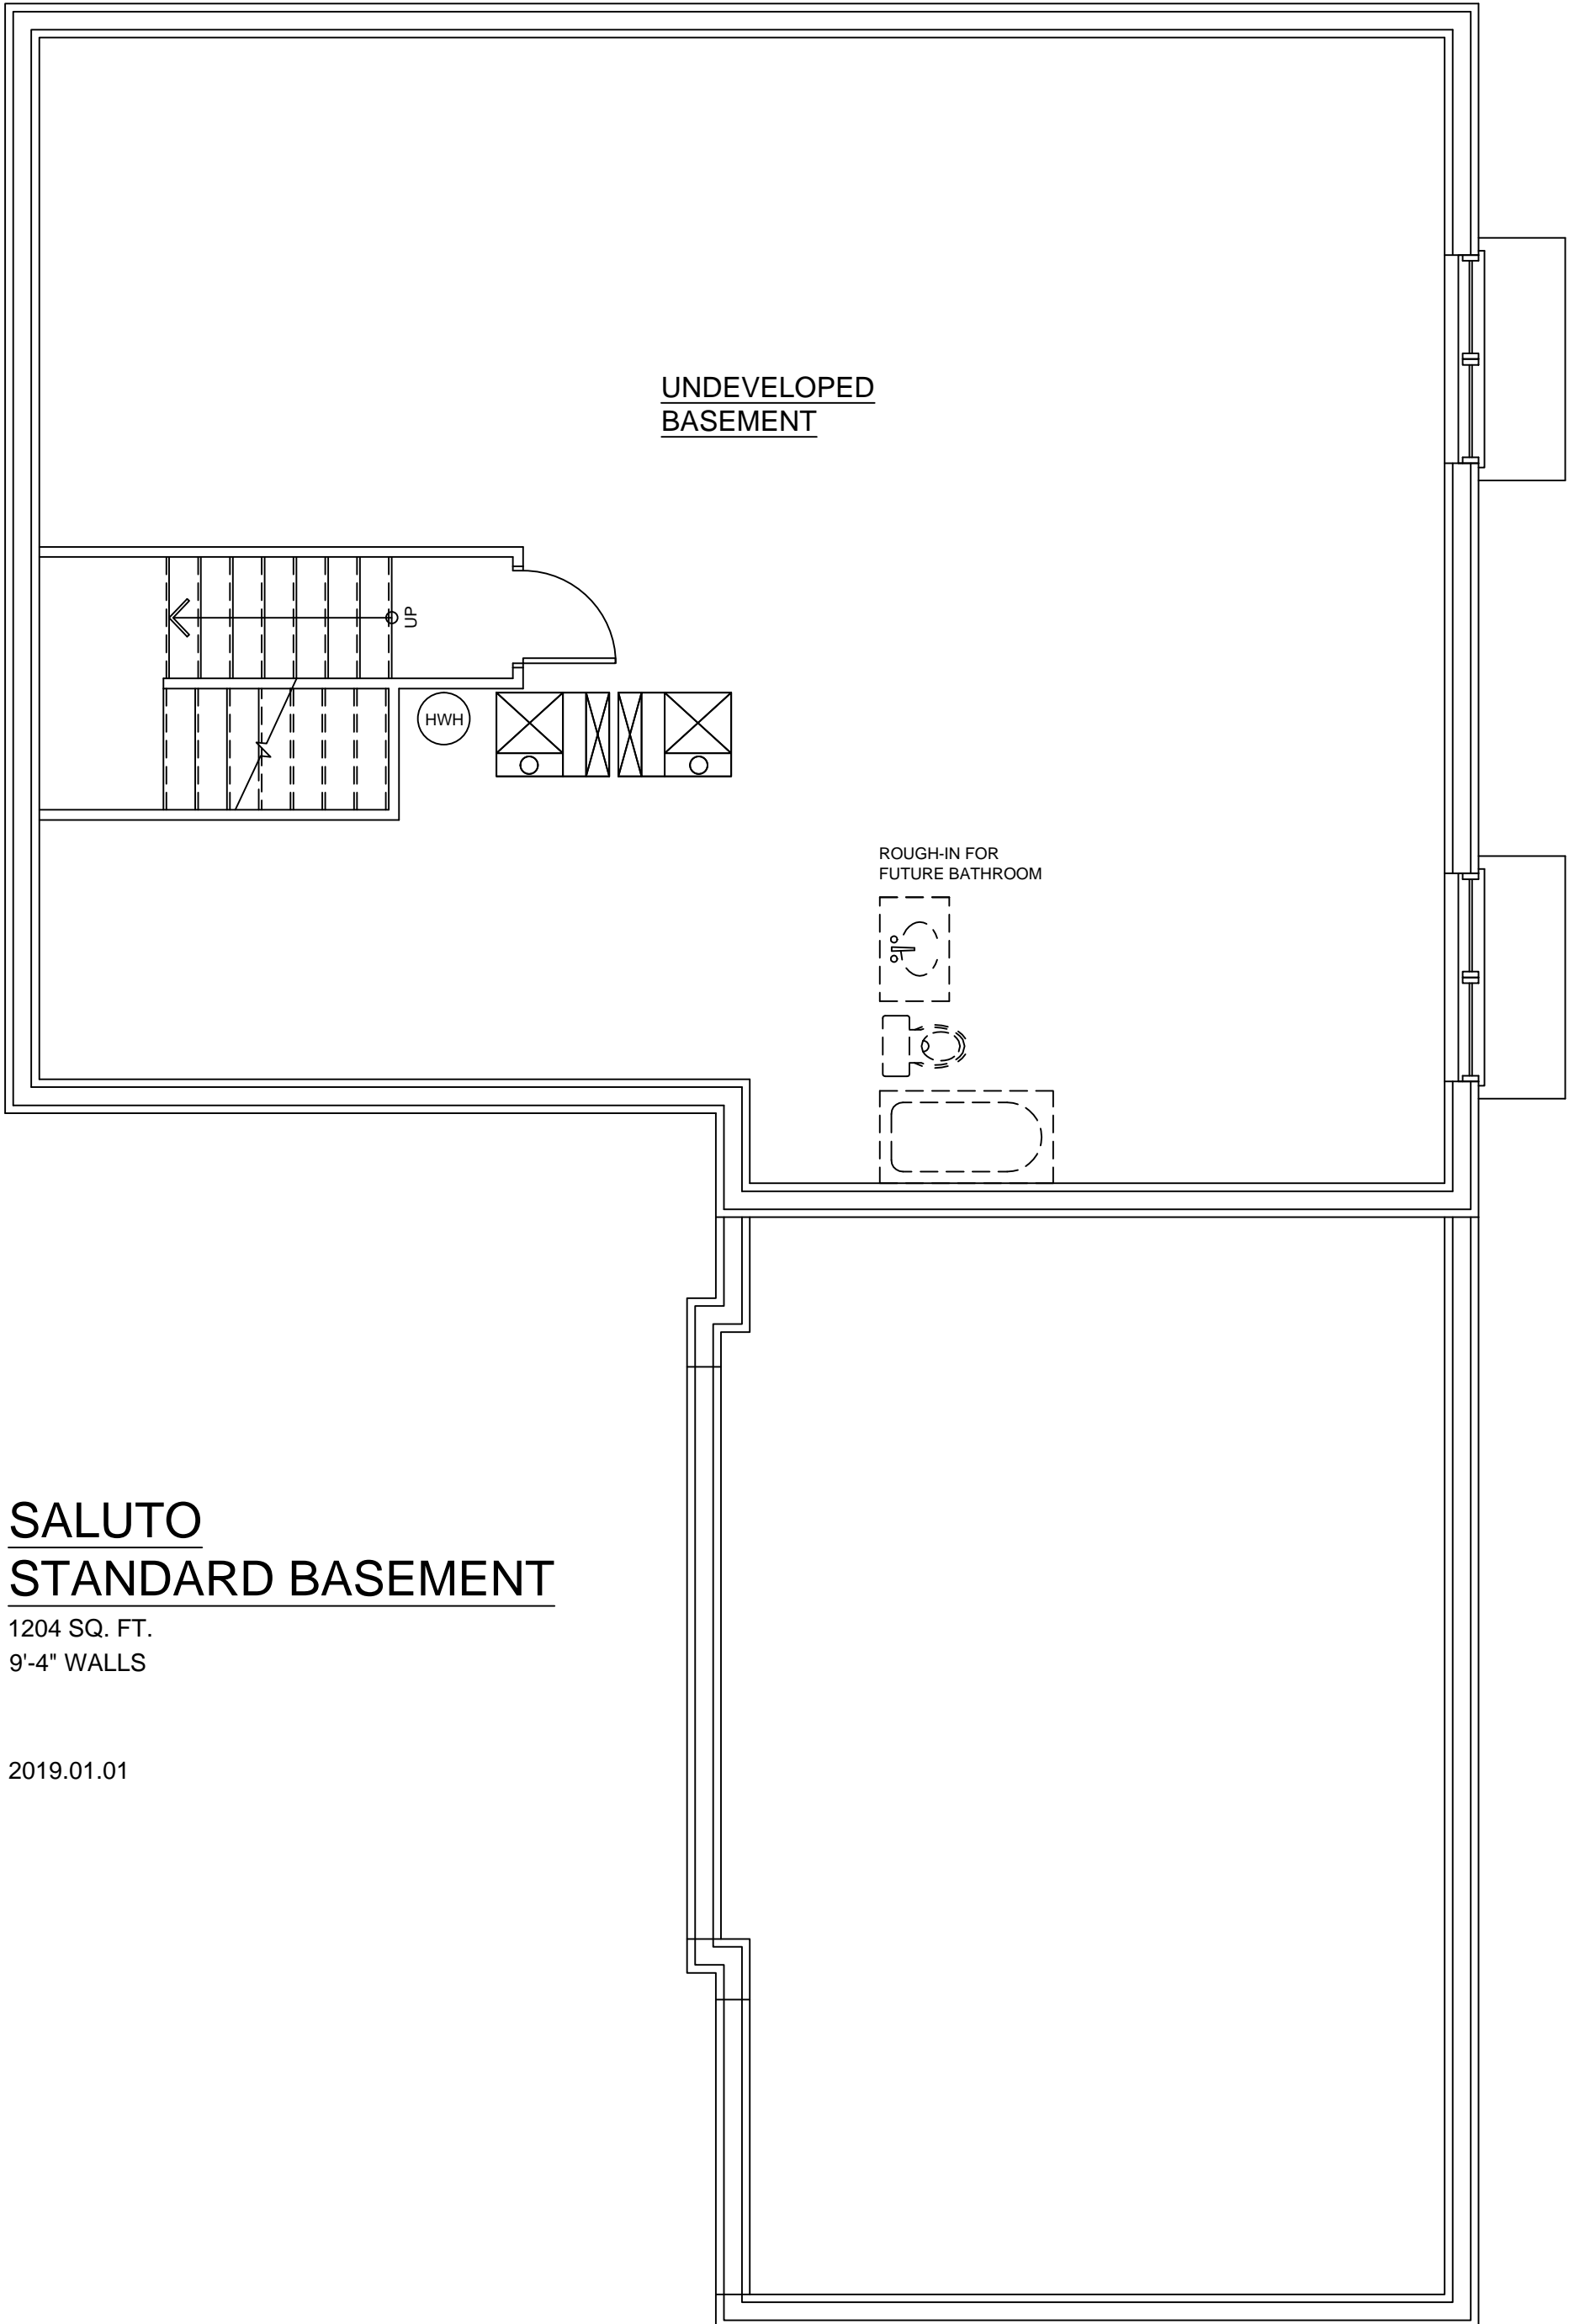

SALUTO
UPPER FLOOR
3 BEDROOM
2 BATH

1304 SQ. FT.
 9'-1" WALLS

SALUTO
UPPER FLOOR
4 BEDROOM
2 BATH

1456 SQ. FT.
 9'-1" WALLS

2019.01.01

SALUTO
UPPER FLOOR
3 BEDROOM
2 BATH

1353 SQ. FT.
9'-1" WALLS

2019.01.01

SALUTO
OPTIONAL BASEMENT
DEVELOPMENT

964 SQ. FT.
9'-4" WALLS

2019.01.01

UNDEVELOPED
BASEMENT

SALUTO
STANDARD BASEMENT

1204 SQ. FT.
9'-4" WALLS

2019.01.01

SALUTO
MAIN FLOOR

1464 SQ. FT.
10'-1" WALLS

2019.01.01