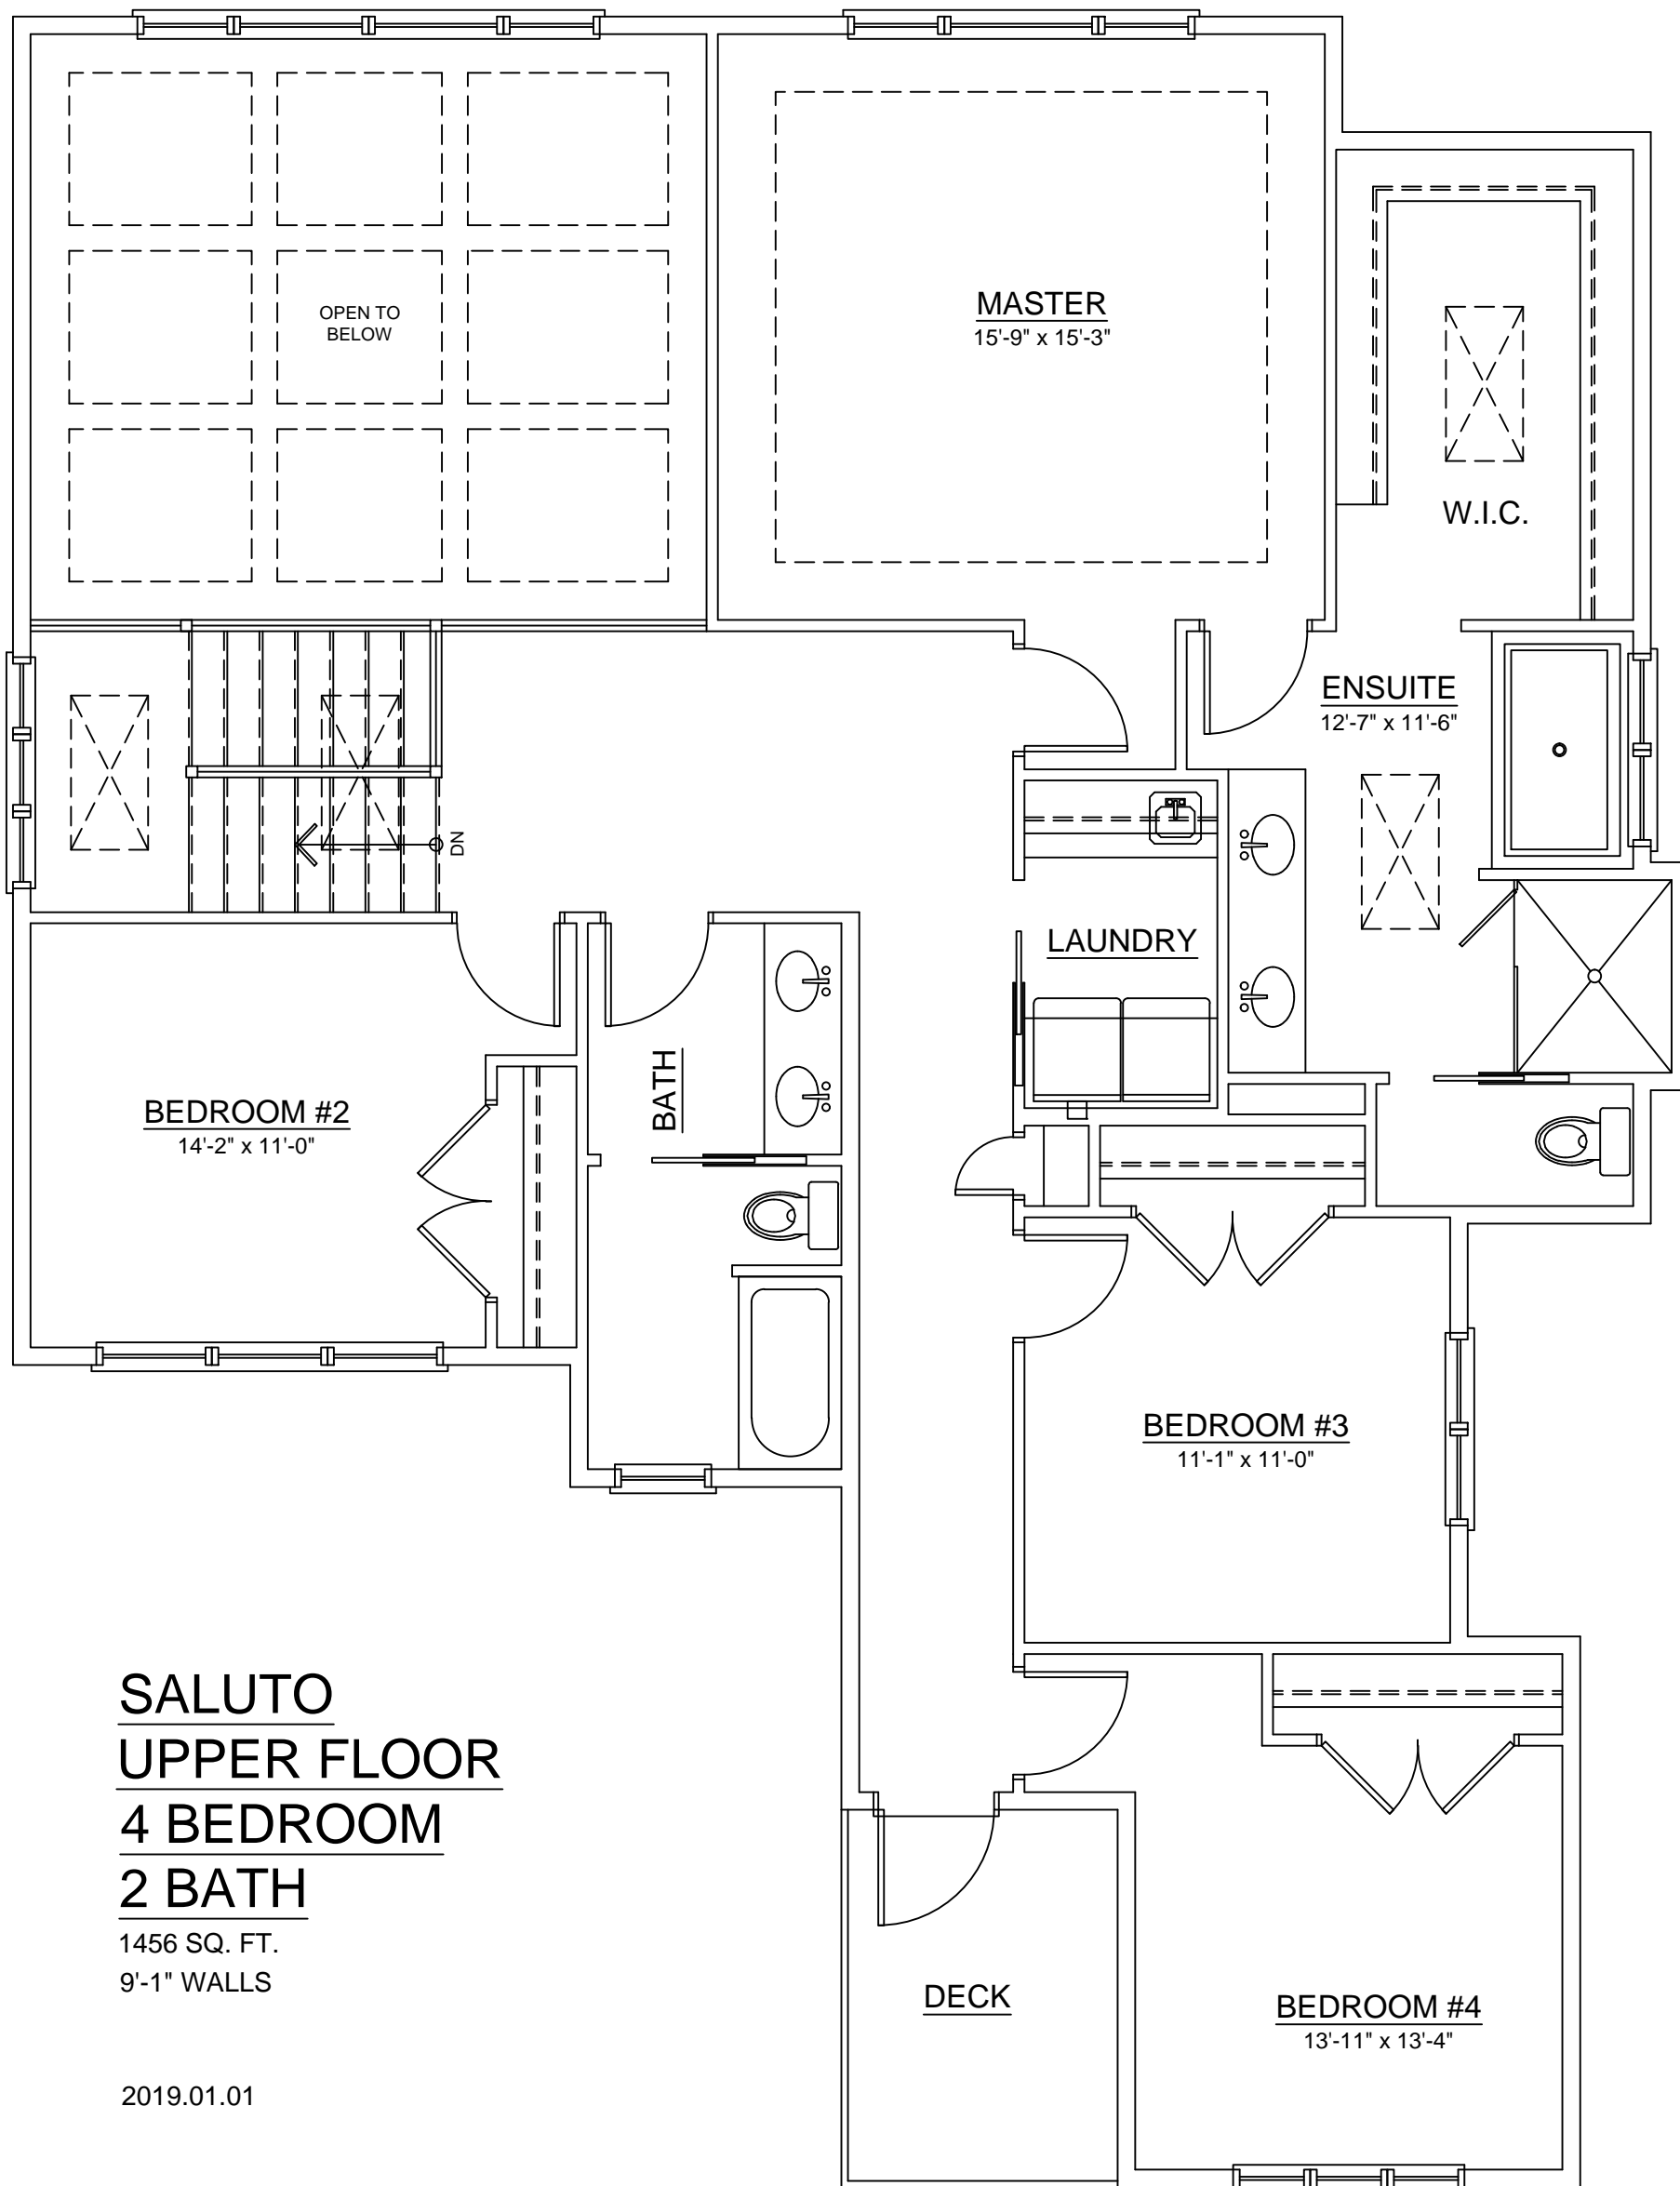

SALUTO
UPPER FLOOR
3 BEDROOM
2 BATH

1304 SQ. FT.
 9'-1" WALLS

SALUTO
UPPER FLOOR
4 BEDROOM
2 BATH

1456 SQ. FT.
 9'-1" WALLS

2019.01.01

SALUTO
UPPER FLOOR
3 BEDROOM
2 BATH

1353 SQ. FT.
9'-1" WALLS

2019.01.01

SALUTO
OPTIONAL BASEMENT
DEVELOPMENT

964 SQ. FT.
9'-4" WALLS

2019.01.01

UNDEVELOPED
BASEMENT

SALUTO
STANDARD BASEMENT

1204 SQ. FT.
9'-4" WALLS

2019.01.01

SALUTO
MAIN FLOOR

1464 SQ. FT.
10'-1" WALLS

2019.01.01