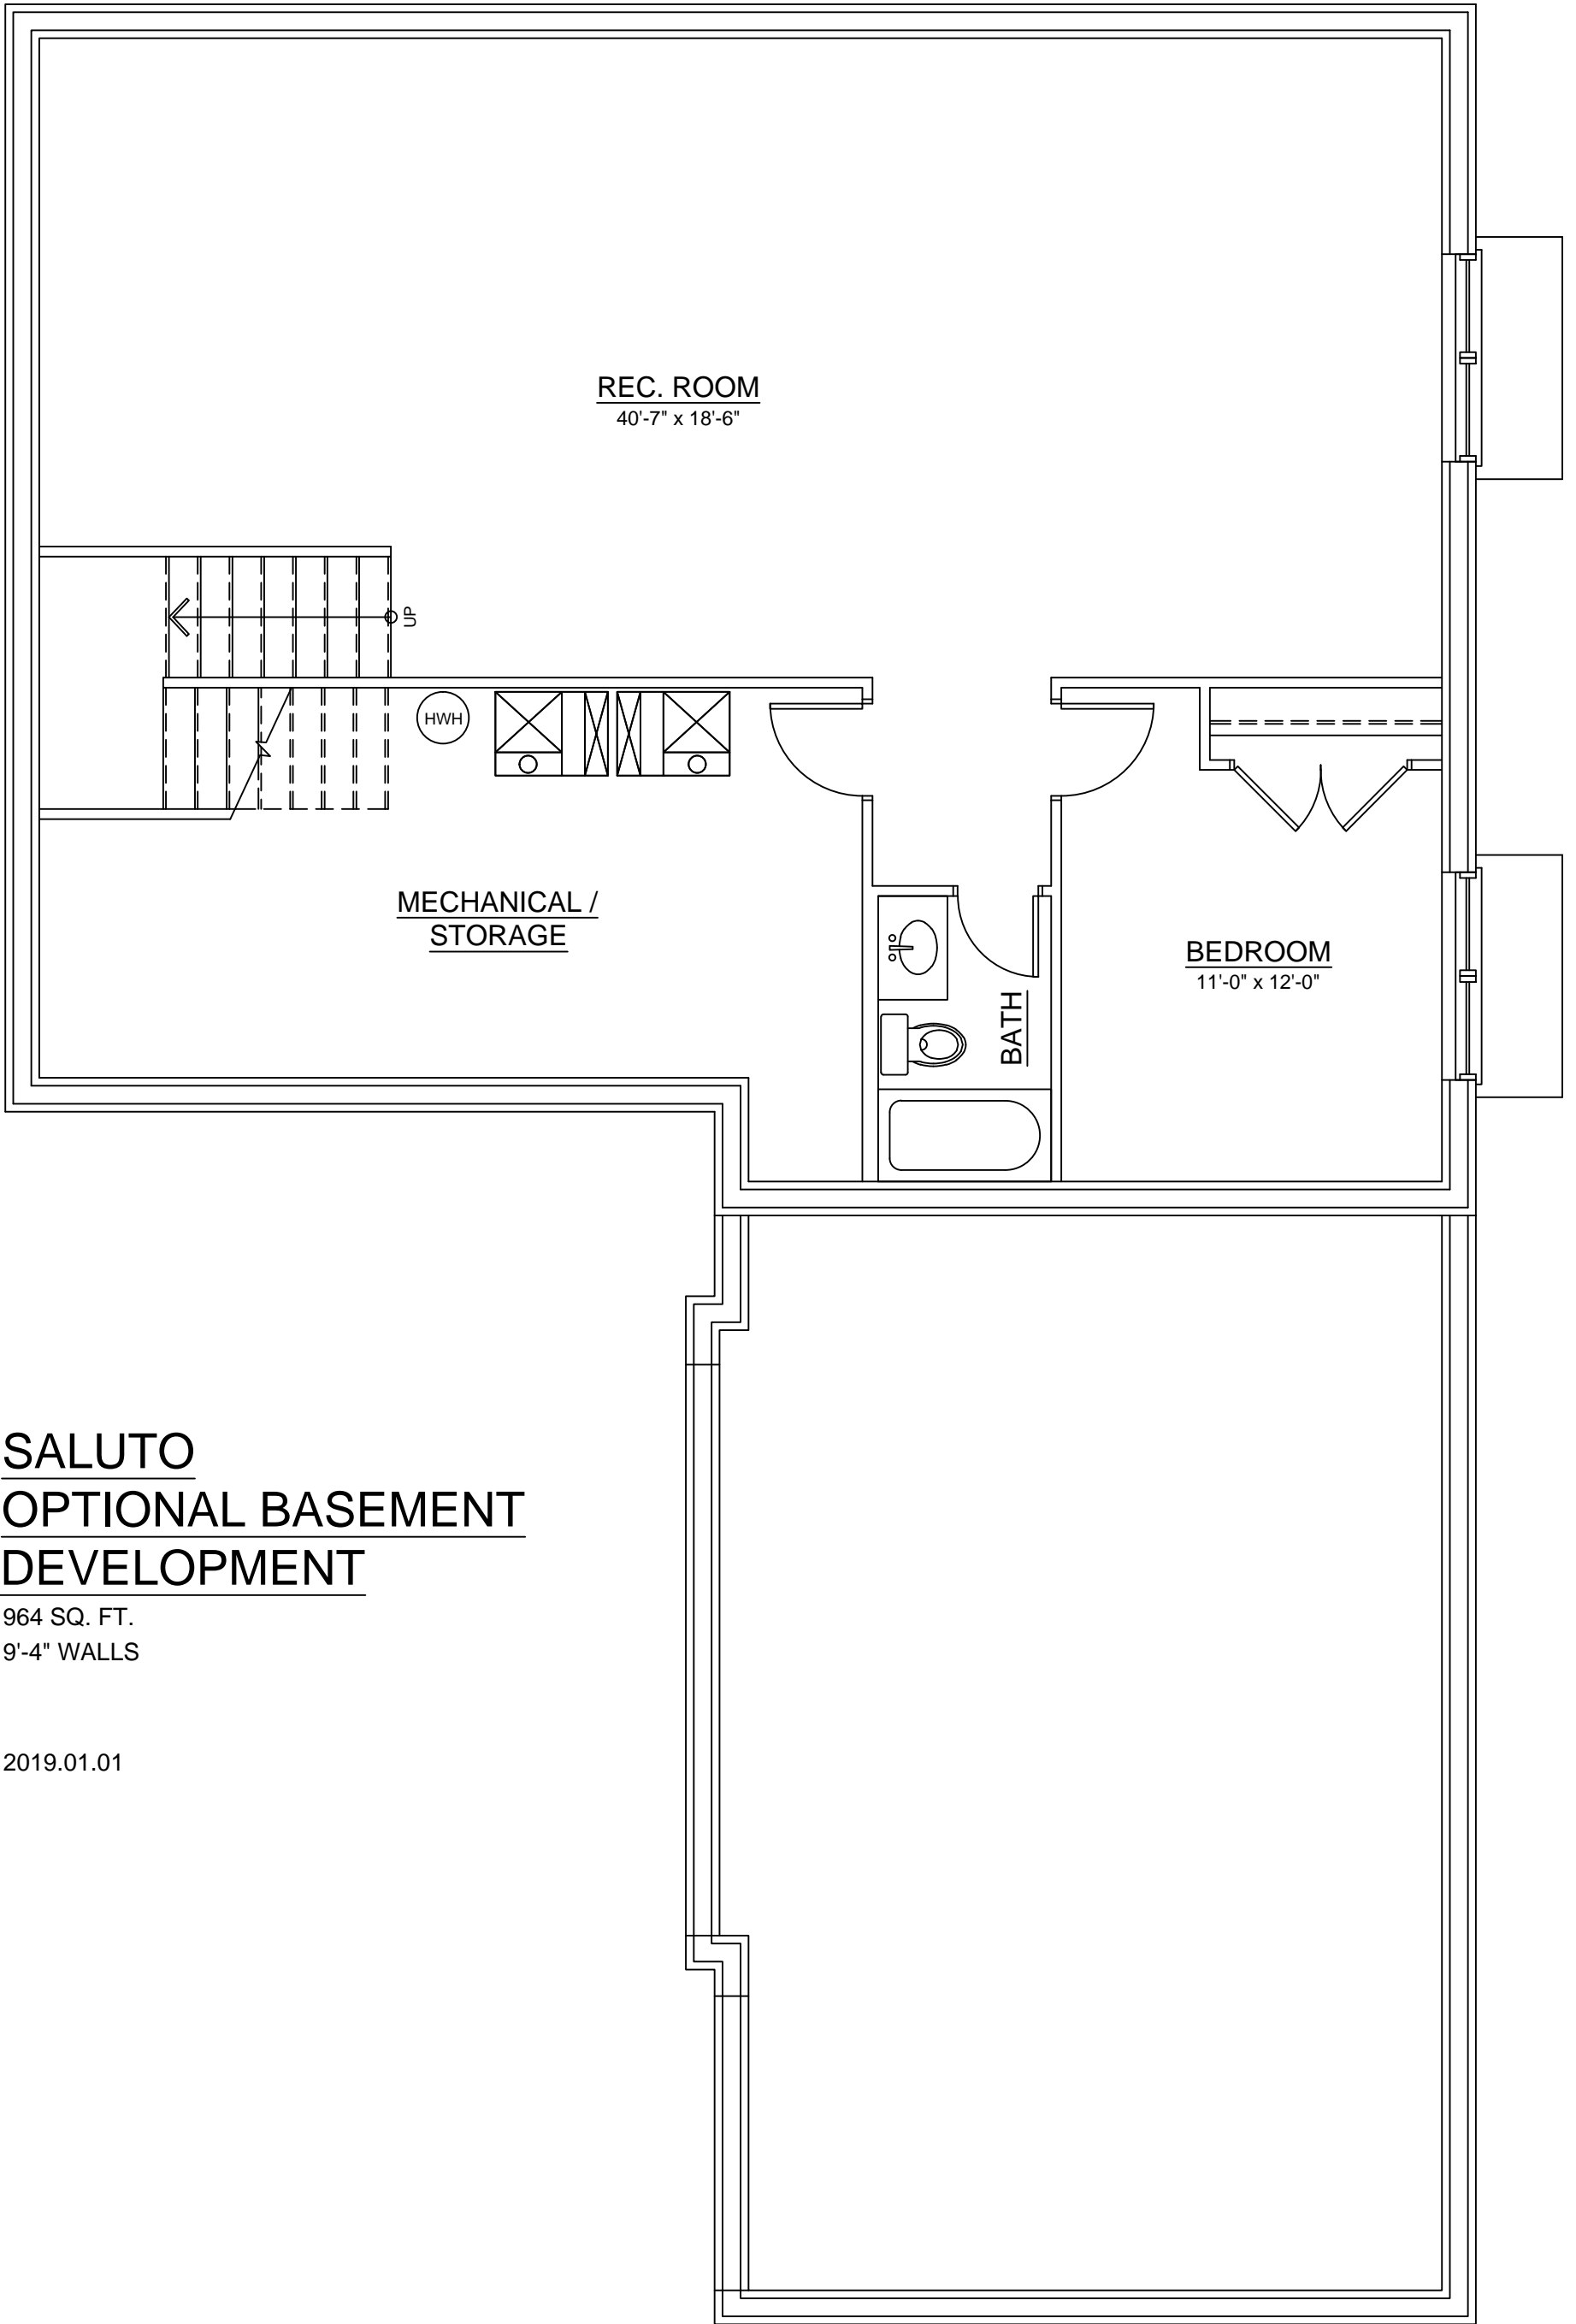

SALUTO
UPPER FLOOR
3 BEDROOM
2 BATH

1304 SQ. FT.
 9'-1" WALLS

SALUTO
UPPER FLOOR
4 BEDROOM
2 BATH

1456 SQ. FT.
 9'-1" WALLS

2019.01.01

SALUTO
UPPER FLOOR
3 BEDROOM
2 BATH

1353 SQ. FT.
9'-1" WALLS

2019.01.01

SALUTO
OPTIONAL BASEMENT
DEVELOPMENT

964 SQ. FT.
9'-4" WALLS

2019.01.01

UNDEVELOPED
BASEMENT

SALUTO
STANDARD BASEMENT

1204 SQ. FT.
9'-4" WALLS

2019.01.01

SALUTO
MAIN FLOOR

1464 SQ. FT.
10'-1" WALLS

2019.01.01