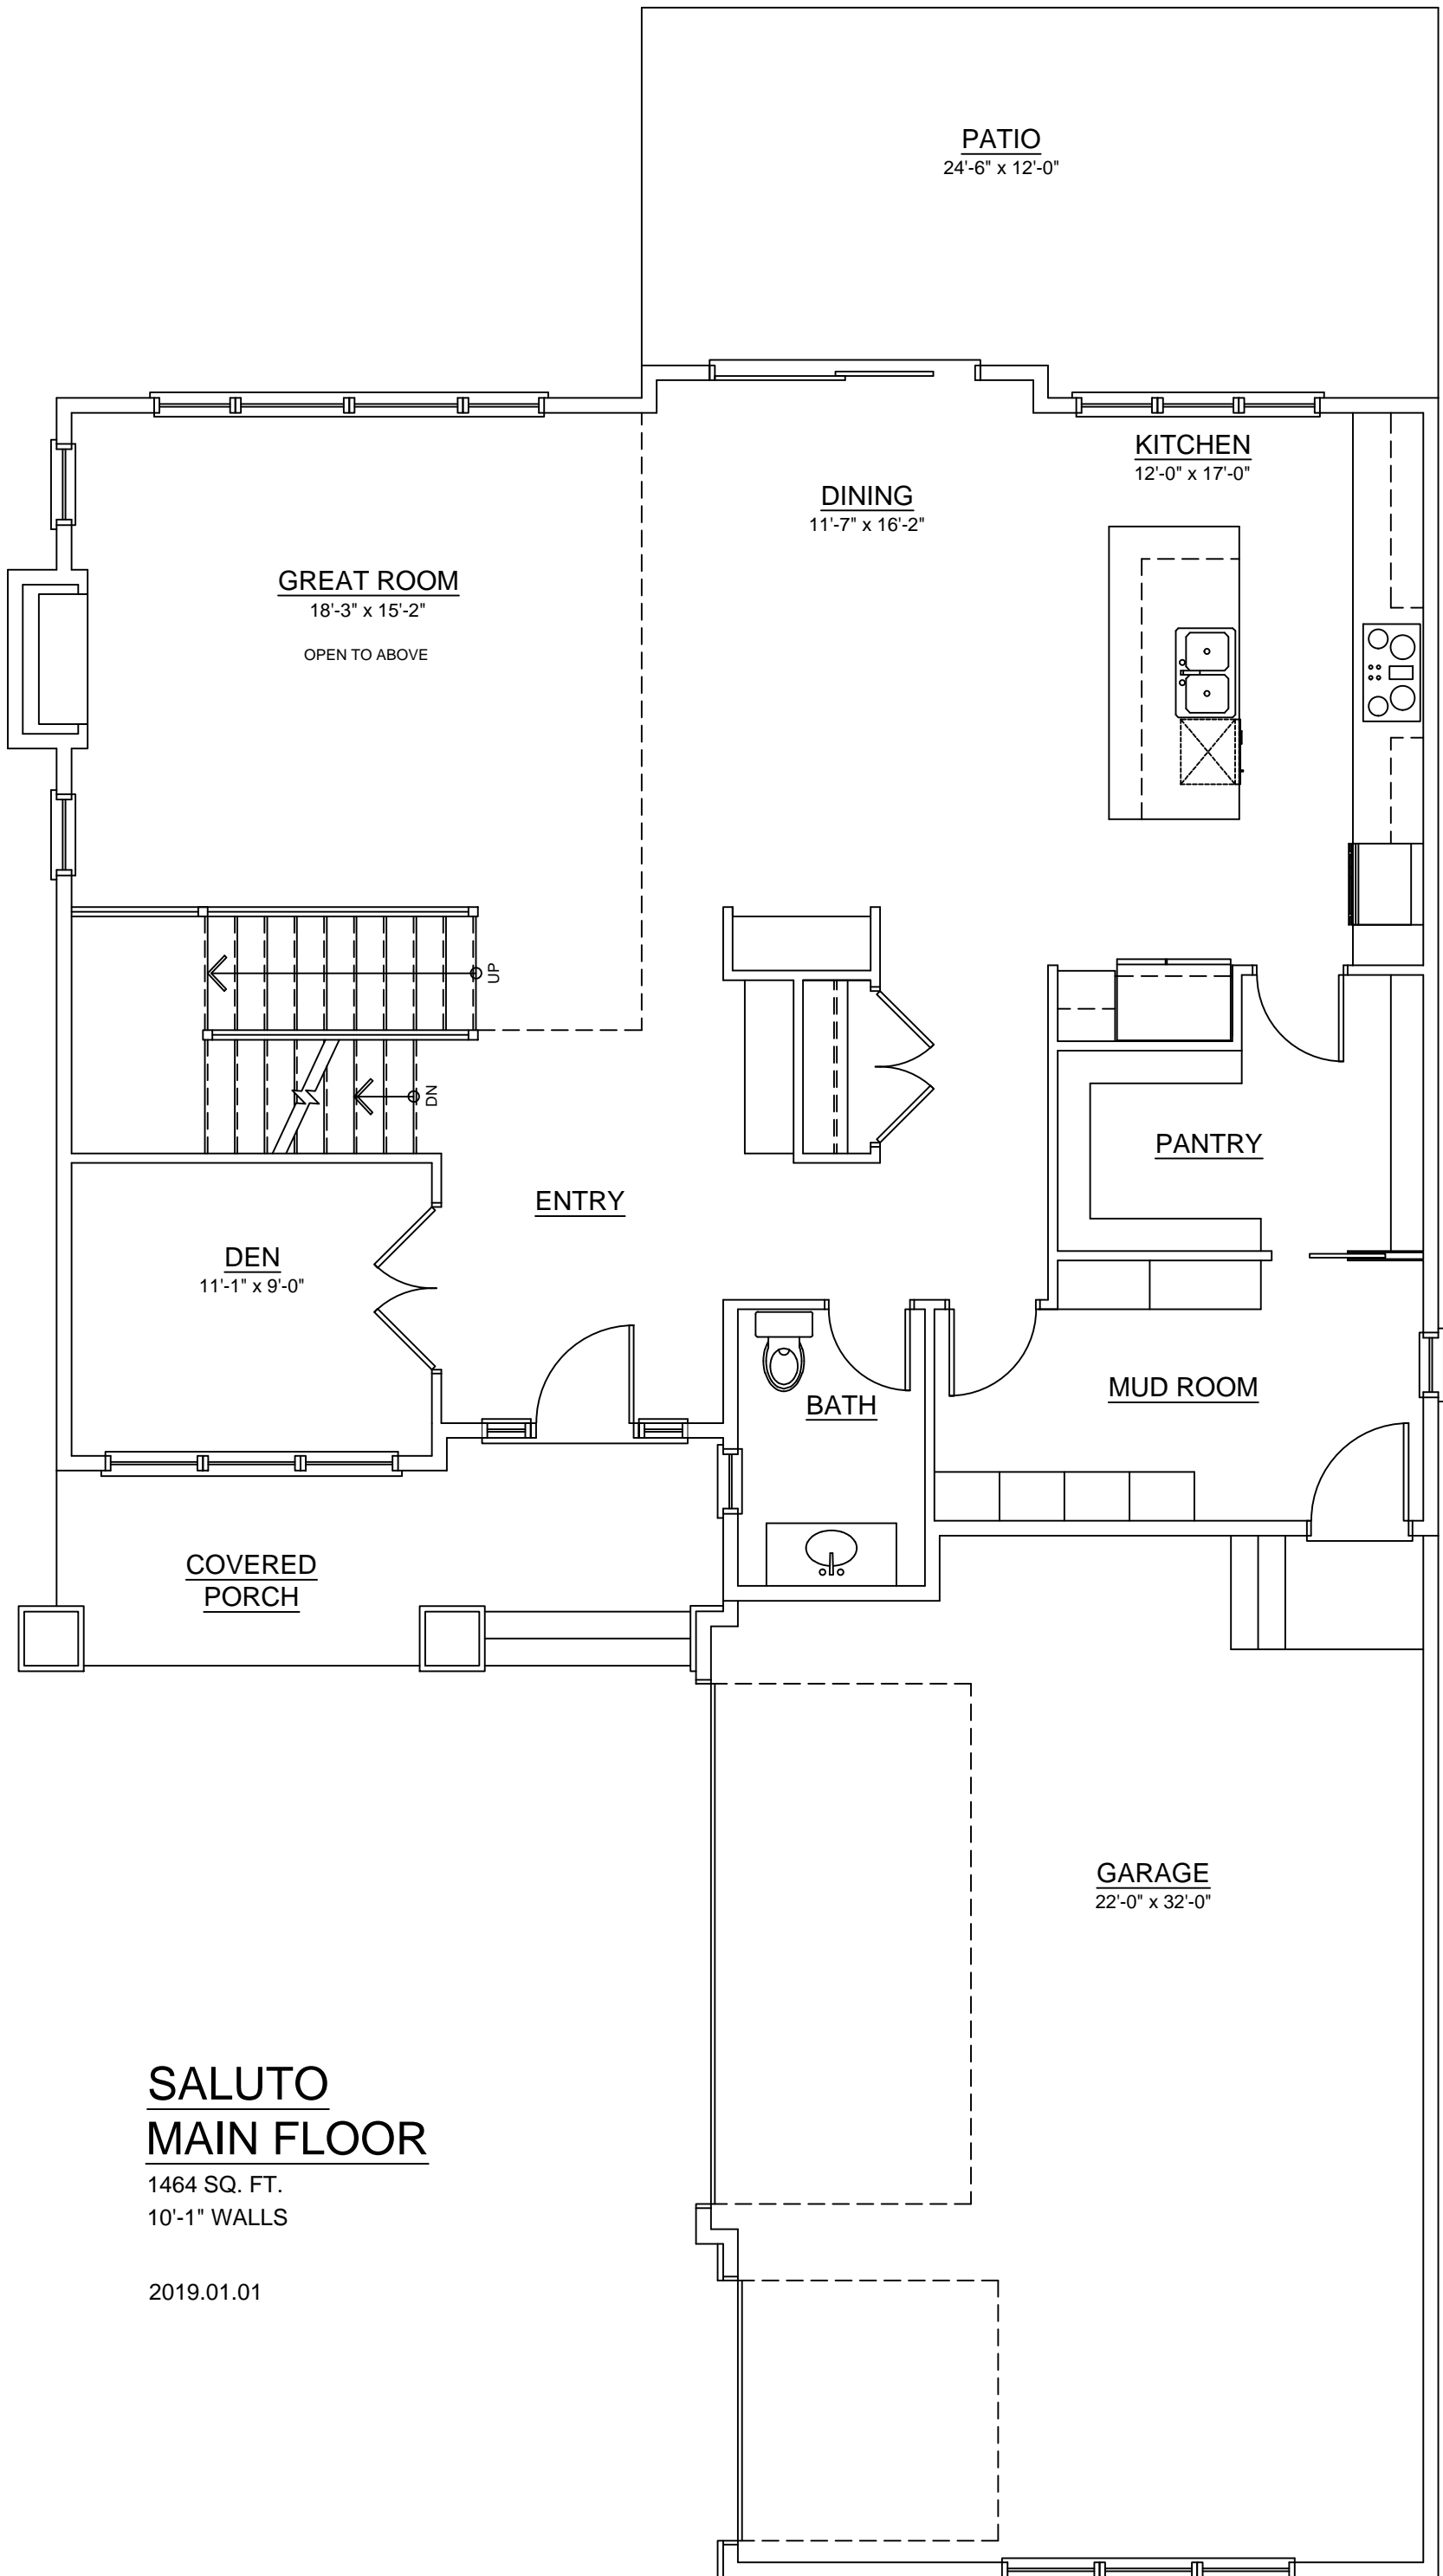

SALUTO
UPPER FLOOR
3 BEDROOM
2 BATH

1304 SQ. FT.
 9'-1" WALLS

SALUTO
UPPER FLOOR
4 BEDROOM
2 BATH

1456 SQ. FT.
 9'-1" WALLS

2019.01.01

SALUTO
UPPER FLOOR
3 BEDROOM
2 BATH

1353 SQ. FT.
9'-1" WALLS

2019.01.01

SALUTO
OPTIONAL BASEMENT
DEVELOPMENT

964 SQ. FT.
9'-4" WALLS

2019.01.01

UNDEVELOPED
BASEMENT

SALUTO
STANDARD BASEMENT

1204 SQ. FT.
9'-4" WALLS

2019.01.01

SALUTO
MAIN FLOOR

1464 SQ. FT.
10'-1" WALLS

2019.01.01