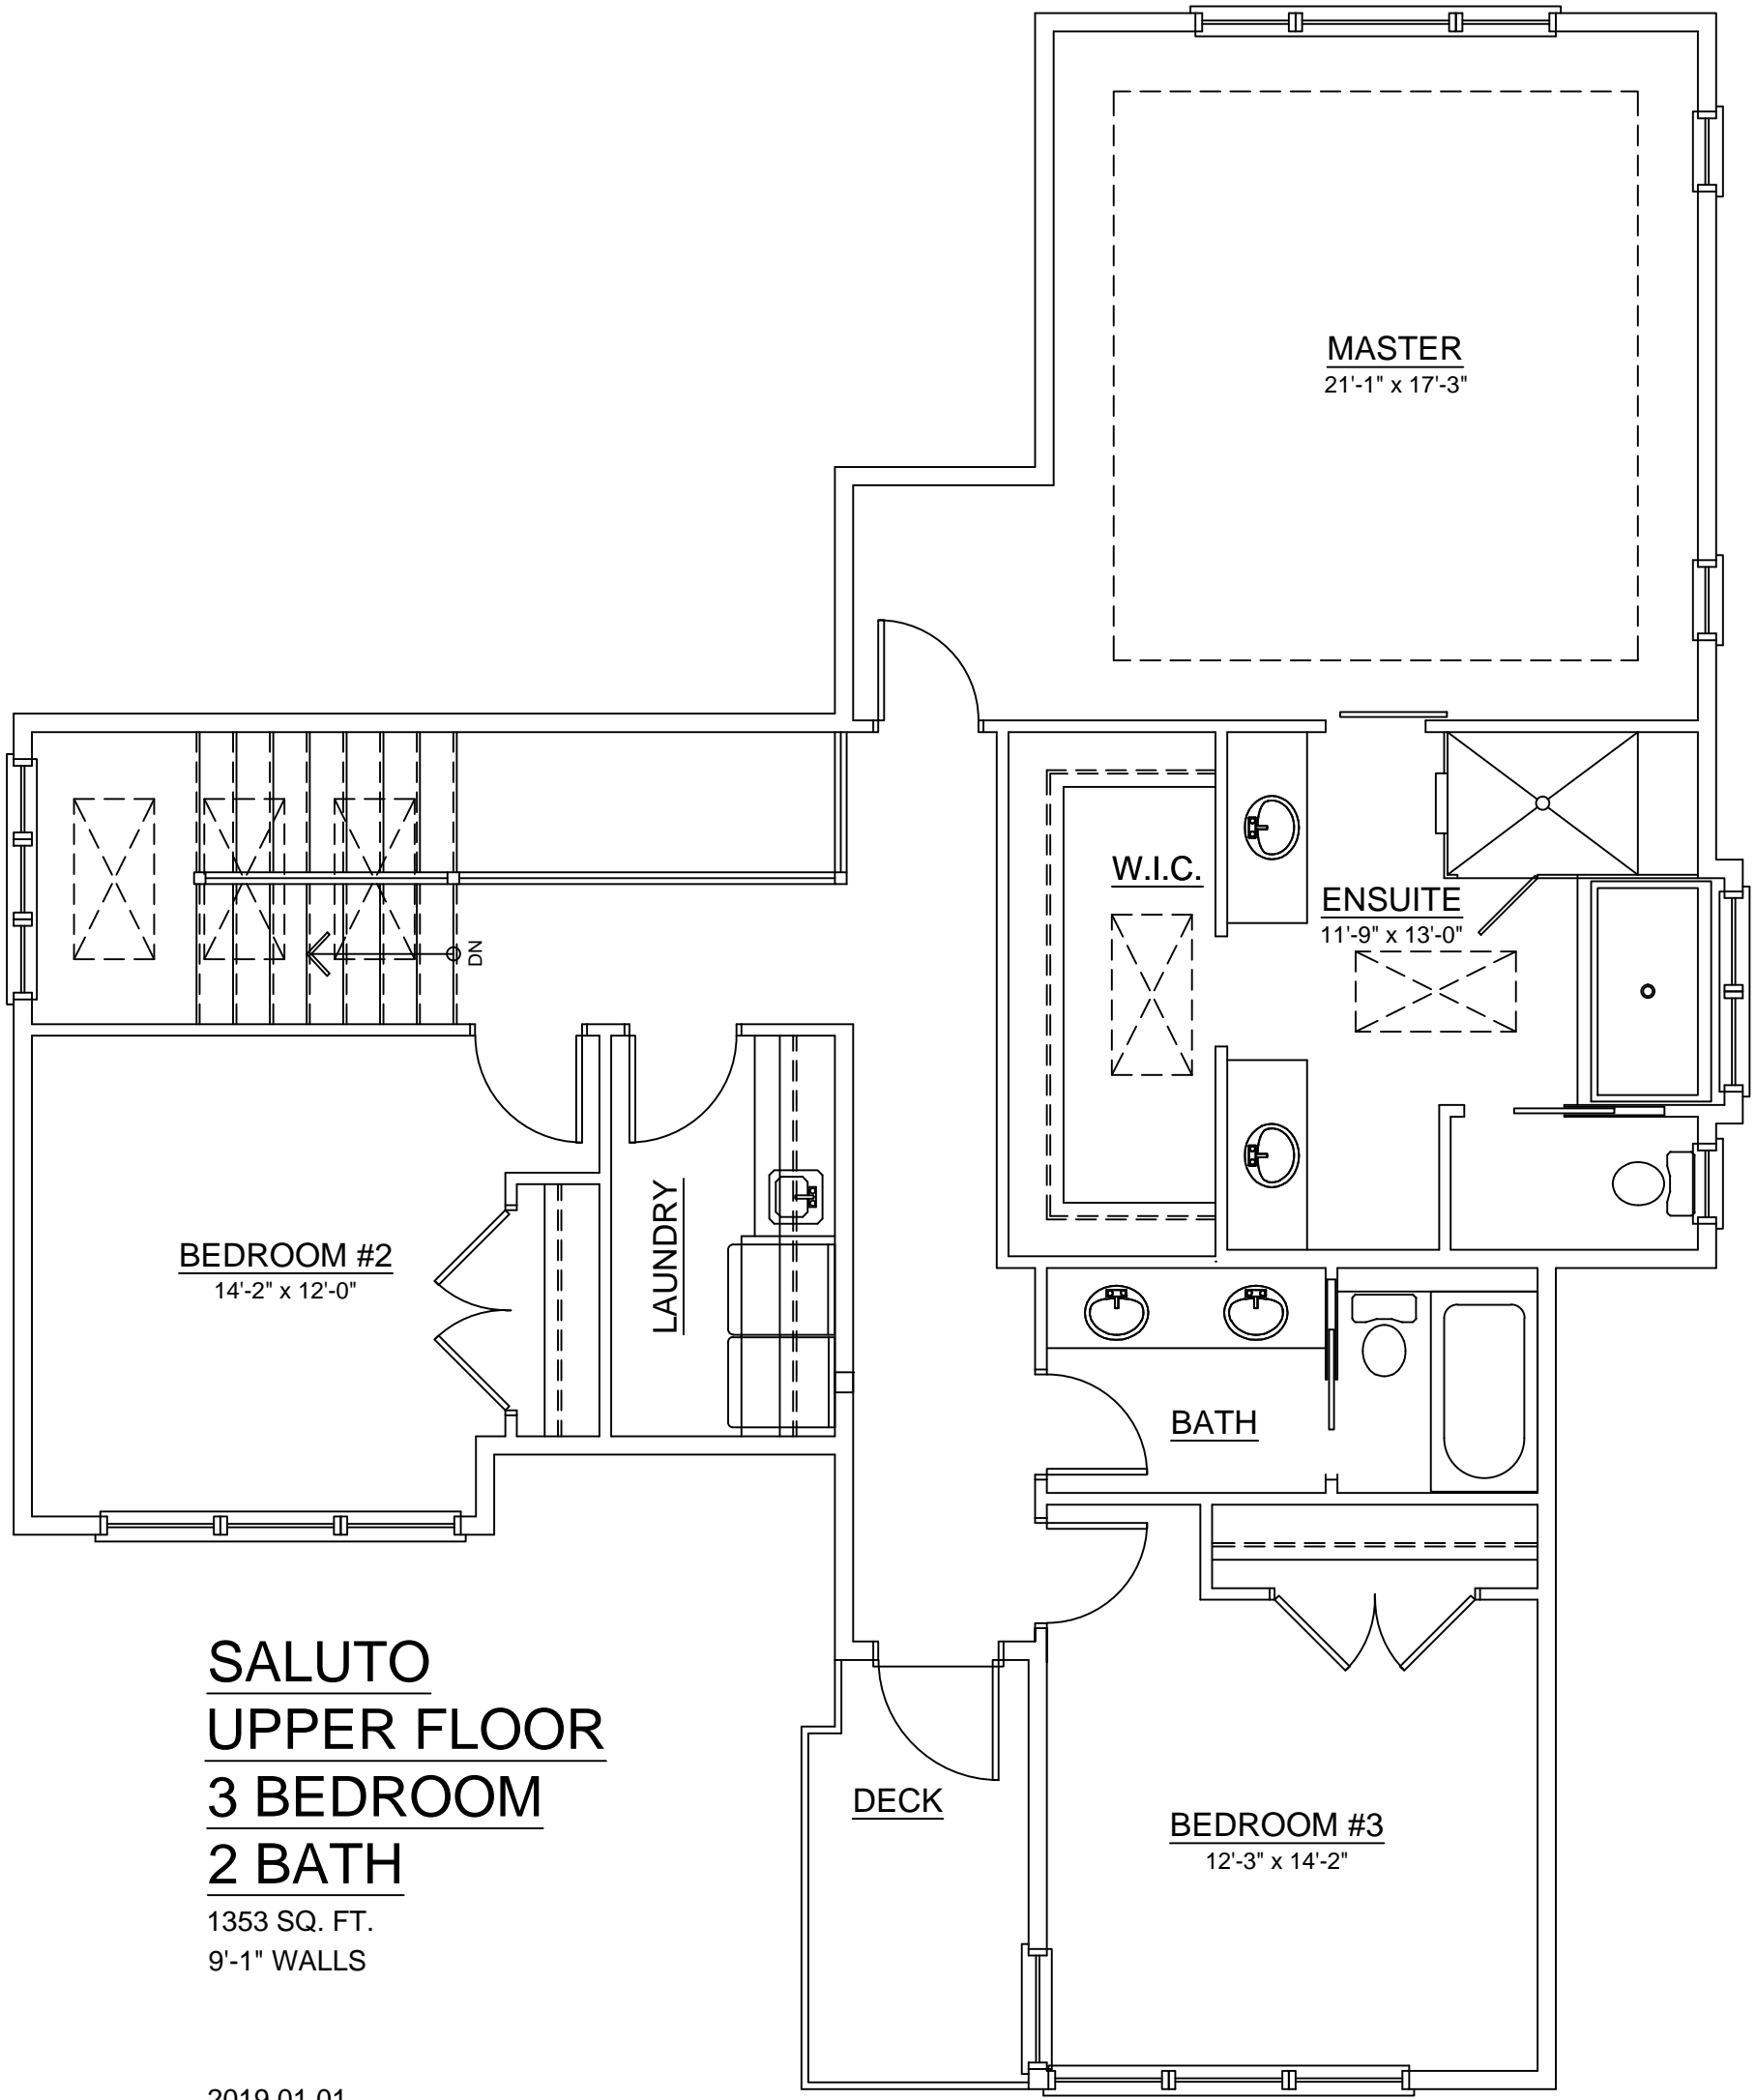

SALUTO
UPPER FLOOR
3 BEDROOM
2 BATH

1304 SQ. FT.
 9'-1" WALLS

SALUTO
UPPER FLOOR
4 BEDROOM
2 BATH

1456 SQ. FT.
 9'-1" WALLS

2019.01.01

SALUTO
UPPER FLOOR
3 BEDROOM
2 BATH

1353 SQ. FT.
9'-1" WALLS

2019.01.01

SALUTO
OPTIONAL BASEMENT
DEVELOPMENT

964 SQ. FT.
9'-4" WALLS

2019.01.01

UNDEVELOPED
BASEMENT

SALUTO
STANDARD BASEMENT

1204 SQ. FT.
9'-4" WALLS

2019.01.01

SALUTO
MAIN FLOOR

1464 SQ. FT.
10'-1" WALLS

2019.01.01